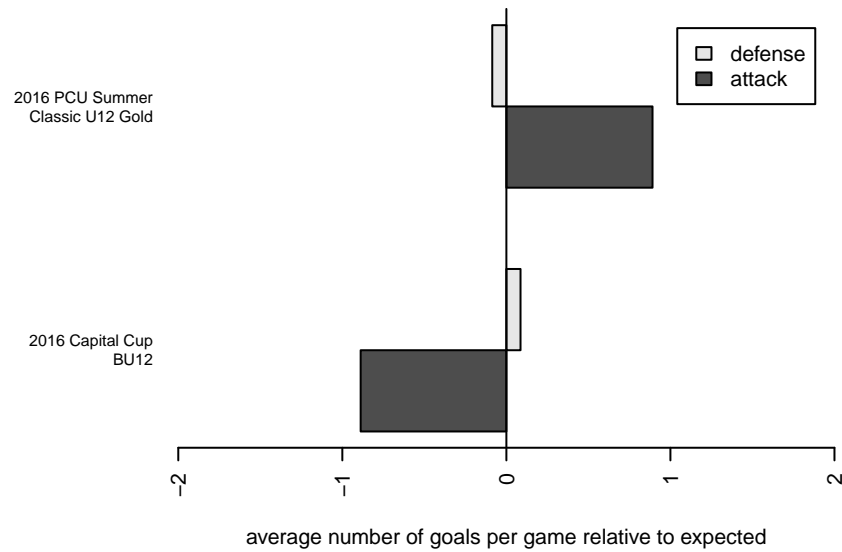

4-H Morelia B05

, OR
B05 total strength=694
attack=1.01 defense=0.47

alt names used:
4H MORELIA

Venues played:
2016 Capital Cup BU12
2016 PCU Summer Classic U12 Gold

**attack and defense variance (black dot)
relative to other teams
and top 10 in region**

**attack and defense rating
relative to others at age
and all opponents in last 13 months**

**attack and defense rating
relative to others at age
and all opponents in last 13 months**

Performance relative to 13 month average

Performance relative to 13 month average

Distribution of opponents
 Red = Lose zone, Blue = Win zone, Green = Even
 Black line separates win/lose zones

lot. A=Neither has attack advantage, B=Opponent has both attack and defense advantage, C=Opponent has both attack and defense disadvantage, D=Both have