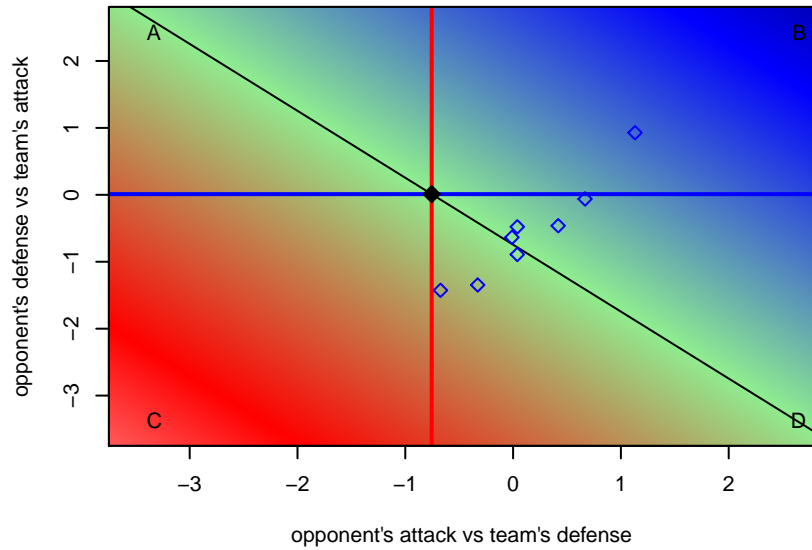

4-H Morelia B05

, OR
B05 total strength=694
attack=1.01 defense=0.47

alt names used:
4H MORELIA

Venues played:
2016 Capital Cup BU12
2016 PCU Summer Classic U12 Gold

**attack and defense variance (black dot)
relative to other teams
and top 10 in region**

**attack and defense rating
relative to others at age
and all opponents in last 13 months**

**attack and defense rating
relative to others at age
and all opponents in last 13 months**

Performance relative to 13 month average

Performance relative to 13 month average

Distribution of opponents
 Red = Lose zone, Blue = Win zone, Green = Even
 Black line separates win/lose zones

lot. A=Neither has attack advantage, B=Opponent has both attack and defense advantage, C=Opponent has both attack and defense disadvantage, D=Both have