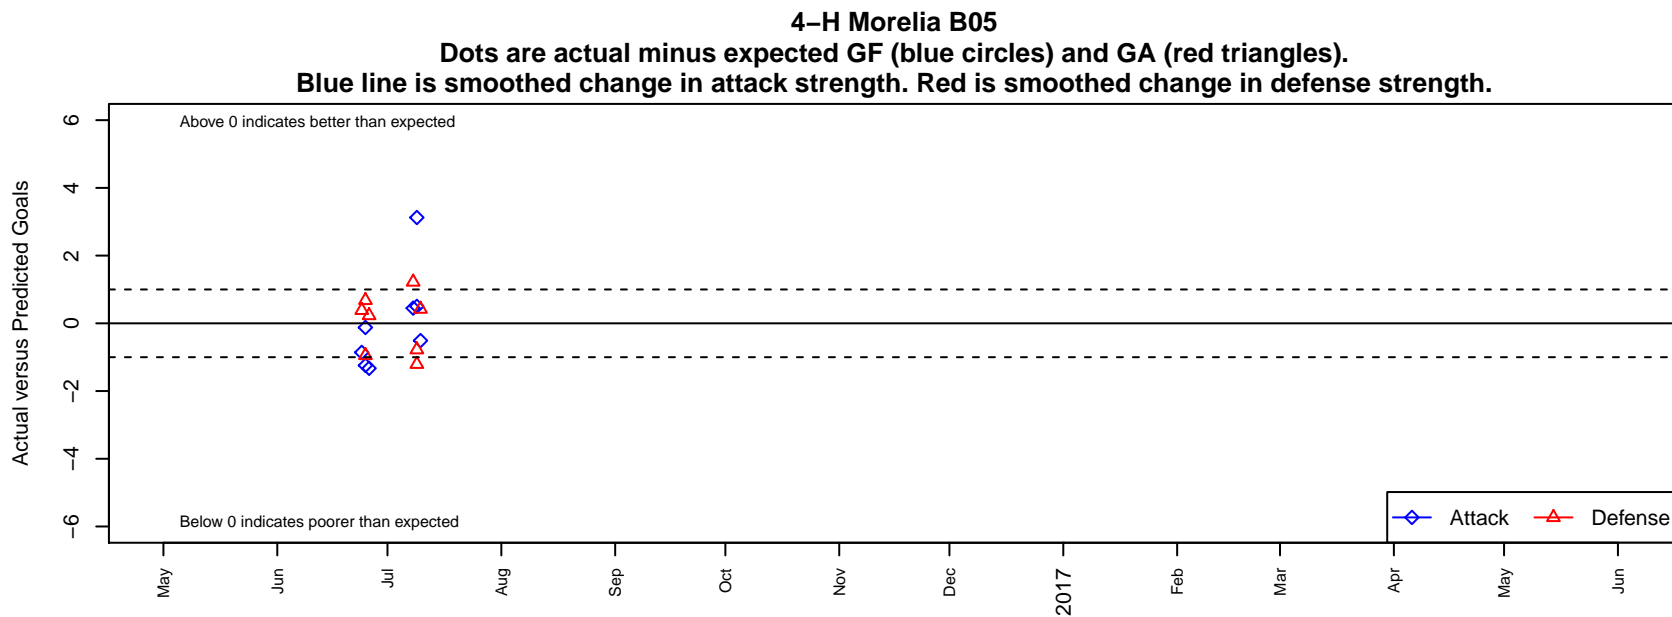

4-H Morelia B05

, OR
B05 total strength=694
attack=1.01 defense=0.47

alt names used:
4H MORELIA

Venues played:
2016 Capital Cup BU12
2016 PCU Summer Classic U12 Gold

**attack and defense variance (black dot)
relative to other teams
and top 10 in region**

**attack and defense rating
relative to others at age
and all opponents in last 13 months**

**attack and defense rating
relative to others at age
and all opponents in last 13 months**

Performance relative to 13 month average

Performance relative to 13 month average

Distribution of opponents
 Red = Lose zone, Blue = Win zone, Green = Even
 Black line separates win/lose zones

lot. A=Neither has attack advantage, B=Opponent has both attack and defense advantage, C=Opponent has both attack and defense disadvantage, D=Both have