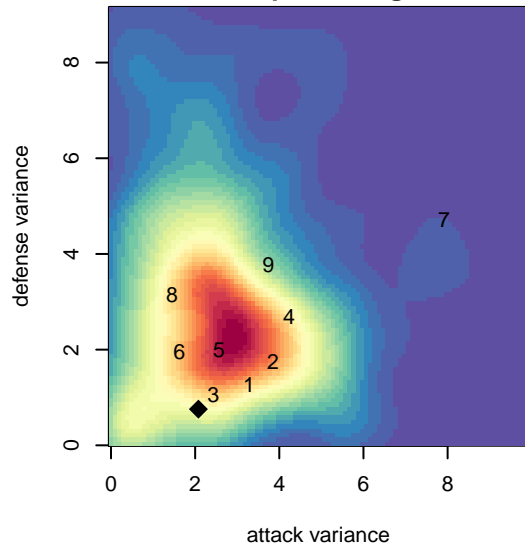

4-H Morelia B05

, OR
B05 total strength=694
attack=1.01 defense=0.47

alt names used:
4H MORELIA

Venues played:
2016 Capital Cup BU12
2016 PCU Summer Classic U12 Gold

**attack and defense variance (black dot)
relative to other teams
and top 10 in region**

**attack and defense rating
relative to others at age
and all opponents in last 13 months**

**attack and defense rating
relative to others at age
and all opponents in last 13 months**

Performance relative to 13 month average

Performance relative to 13 month average

Distribution of opponents
 Red = Lose zone, Blue = Win zone, Green = Even
 Black line separates win/lose zones

lot. A=Neither has attack advantage, B=Opponent has both attack and defense advantage, C=Opponent has both attack and defense disadvantage, D=Both have