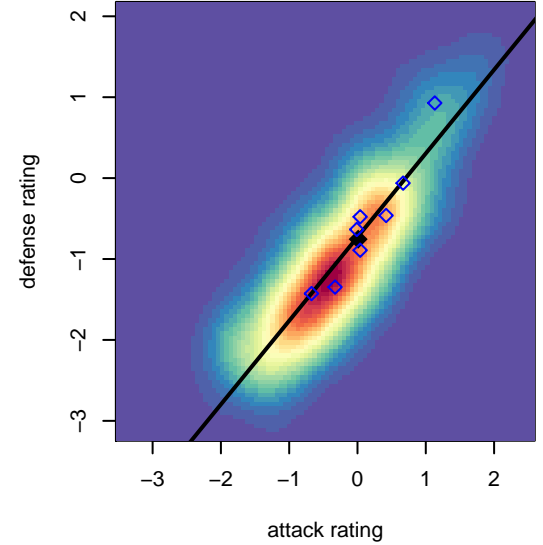

4-H Morelia B05

, OR
B05 total strength=694
attack=1.01 defense=0.47

alt names used:
4H MORELIA

Venues played:
2016 Capital Cup BU12
2016 PCU Summer Classic U12 Gold

**attack and defense variance (black dot)
relative to other teams
and top 10 in region**

**attack and defense rating
relative to others at age
and all opponents in last 13 months**

**attack and defense rating
relative to others at age
and all opponents in last 13 months**

Performance relative to 13 month average

Performance relative to 13 month average

Distribution of opponents
 Red = Lose zone, Blue = Win zone, Green = Even
 Black line separates win/lose zones

lot. A=Neither has attack advantage, B=Opponent has both attack and defense advantage, C=Opponent has both attack and defense disadvantage, D=Both have